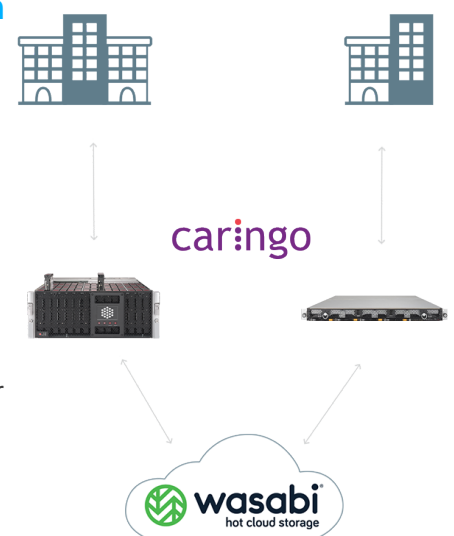

Reduce Risk, Optimize Resources and Meet Any Data Protection Requirement

Replicating data to Wasabi is simple and completed in seconds within the Swarm user interface (UI). Once set up, data is automatically and continuously replicated. Your data is protected on-prem with Swarm using replication to optimize performance or erasure coding to optimize data center footprint and capacity.

And now, data can also be protected in one of Wasabi's geographically dispersed locations. With Swarm Cloud DR, you can meet even the most stringent data protection and retention requirements and optimize resources while having experts at the ready to help you when needed. For an added layer of protection ideal for business critical environments, the Swarm Gold Tier of support includes proactive monitoring and real-time alerting for your Swarm cluster and replication processes including the Swarm Cloud DR replication process.