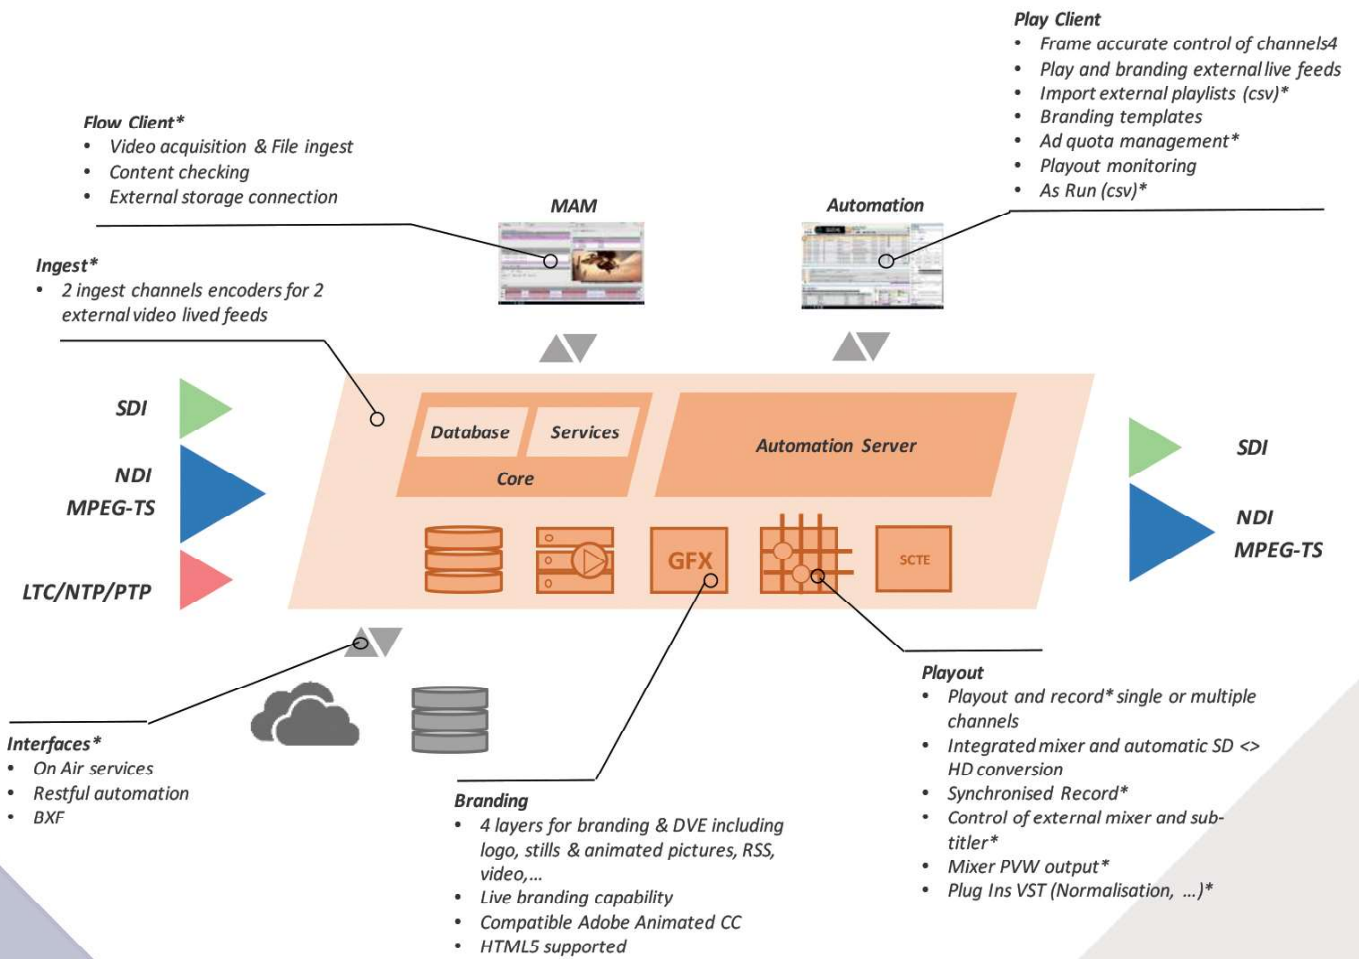

ELIA

Channel-in-a-Box TV Playout

✓ MODERN

State of the art TV
playout automation in a box

✓ AGILE

Quick and easy to set up

✓ FLEXIBLE

Available on physical
machines, virtualisation
sockets & in the cloud

PRODUCT RANGES

ELIA UNITY

The best of SGT in a box
- video server & branding
included

ELIA AIR

Cost-effective virtualised
& cloud-based solutions

ELIA

INCLUDES

An SD/HD server
The branding engine
The PLAY & FLOW software suites

SUPPORTED FILE FORMATS

Video: MXF, MOV, MPEG-TS, H264, MP4, XDCAM, HD50, ...
Stills: PNG, JPG, ...
Animated: HTML5

ELIA UNITY

HARDWARE

- Intel CPU processor, multi-core 16GB RAM
- OS Windows (64 bits)
- SQL server database
 - Nvidia GPU
- Storage: 2 TB / 6 TB* (RAID-1)
 - External NAS connection
 - Redundant power supply