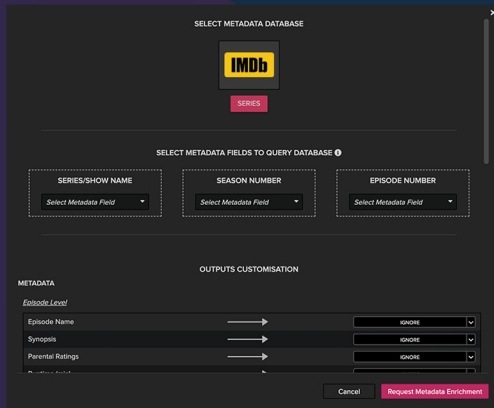

The integration

Through **direct integration** with **IMDb licensed data**, users of the KMH platform can now retrieve key information and metadata related to a movie or TV series in **just one click**. IMDb licensed datasets include authoritative metadata for more than 10 million titles including cast, writers, directors, release dates, plot synopsis, primary poster, genres, keywords and more. Users of the KMH platform can **efficiently enrich** their proprietary catalogs with IMDb data to increase asset discoverability and consistency throughout the supply chain. When assets are a series, users can enrich metadata at both the series and episode level.