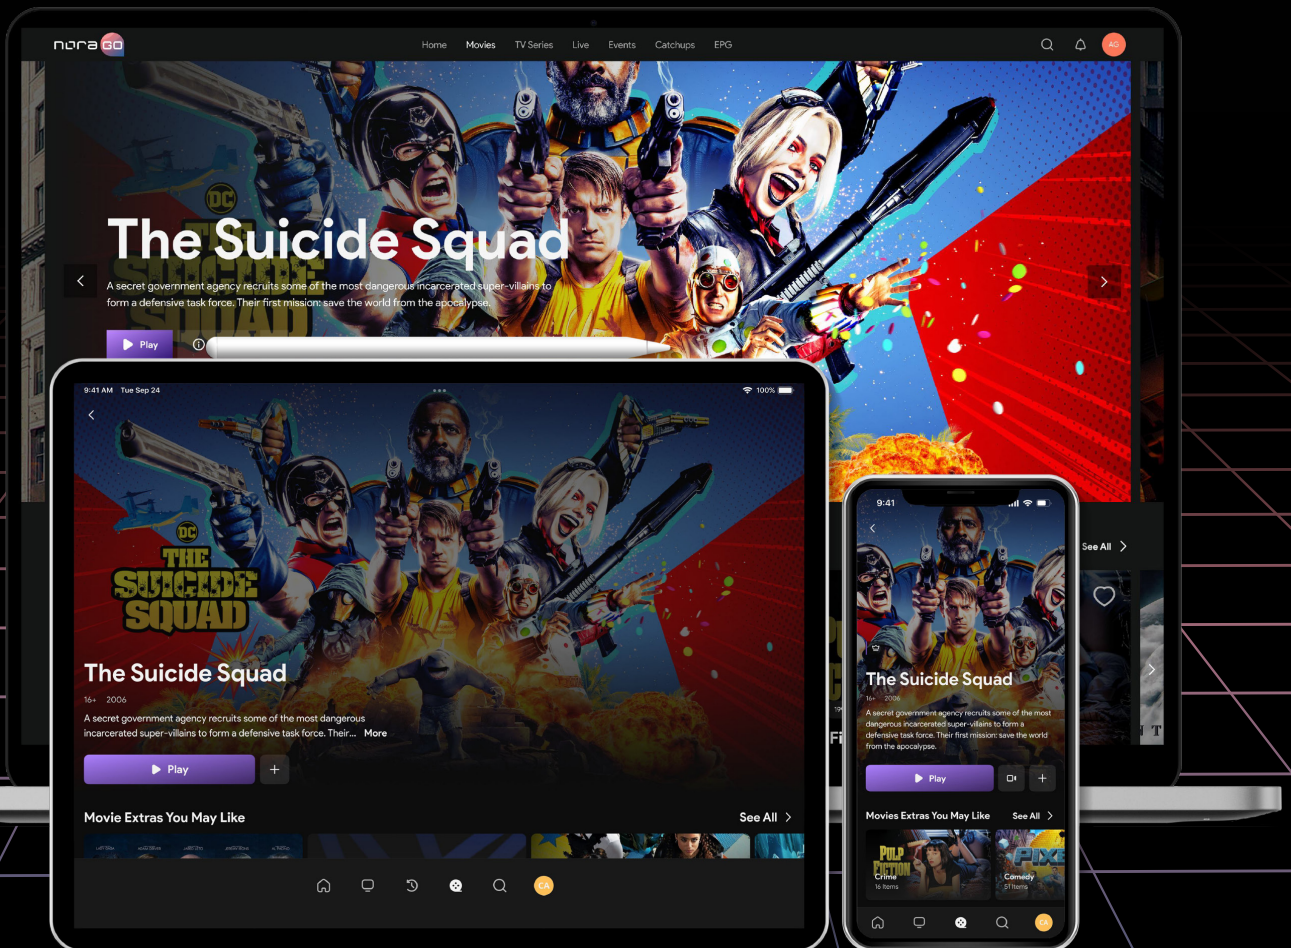

Multi-Screen Apps

MULTI-SCREEN APPS

NoraGo is an application that allows streaming content on all major platforms and devices.

LG SMART TV

amazon fireTV

androidtv

Analytics

Track customer behavior and content performance. Network diagnostics functionality allows users to check the quality of their internet connection.

Content Protection

Secure content by blocking screenshots, enabling geoblocking based on items and IP addresses, and utilizing DRM services.

Customization

Customize applications through banners, feature carousels, and localization. Let subscribers choose the theme and time format. Determine the modules to be shown to viewers within the app.

EPG

Provide viewers with a list of scheduled TV programs on various channels. They can go live right from the EPG (Electronic Program Guide) table and set reminders.

Player Enhancements

Viewers can play videos in the background and picture-in-picture. The Chromecast feature allows users to stream videos directly to their Chromecast-enabled devices.

Global Search

Global search is a convenient tool for subscribers to look through the database. They can search all available content by one request: channels, VOD, TV shows, and events.

Parental Control