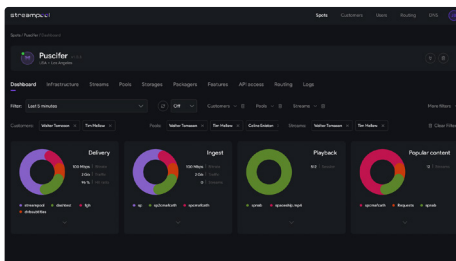

streampool

CDN

- Adaptive Content Delivery
- Load Balancing
- Catchups, Timeshifts, Events
- Content Protection

[Download Spec Sheet](#)