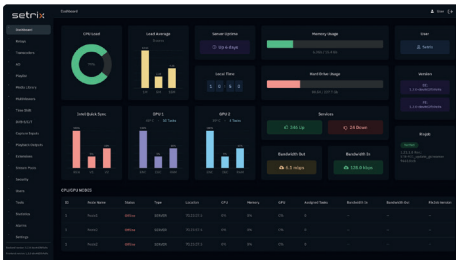

setrix

TRANSCODER

- Transcoding/Encoding
- Multi-DRM
- Ad Markers
- HLS, DASH, CMAF

[Download Spec Sheet](#)