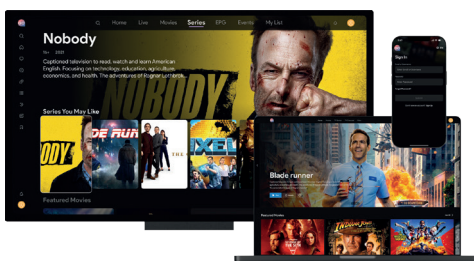

nora GO

MULTI-SCREEN APPS

- All Major App Stores
- Personalization
- Global Search
- Consistent UI/UX

[Download Spec Sheet](#)

To find out more about our OTT solutions, or to book a demo, please get in touch at sales@setplex.com or visit www.setplex.com