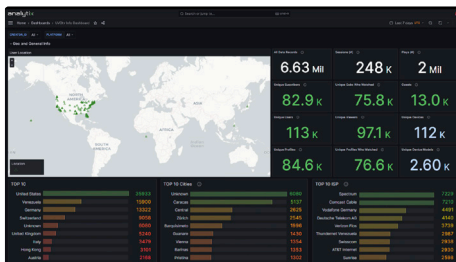

analytix

ANALYTICS

- Real-Time Analytics
- Monitoring Tools & Alerts
- QoS/QoE
- Dashboards & Reporting

[Download Spec Sheet](#)

nora GO

MULTI-SCREEN APPS

- All Major App Stores
- Personalization
- Global Search
- Consistent UI/UX